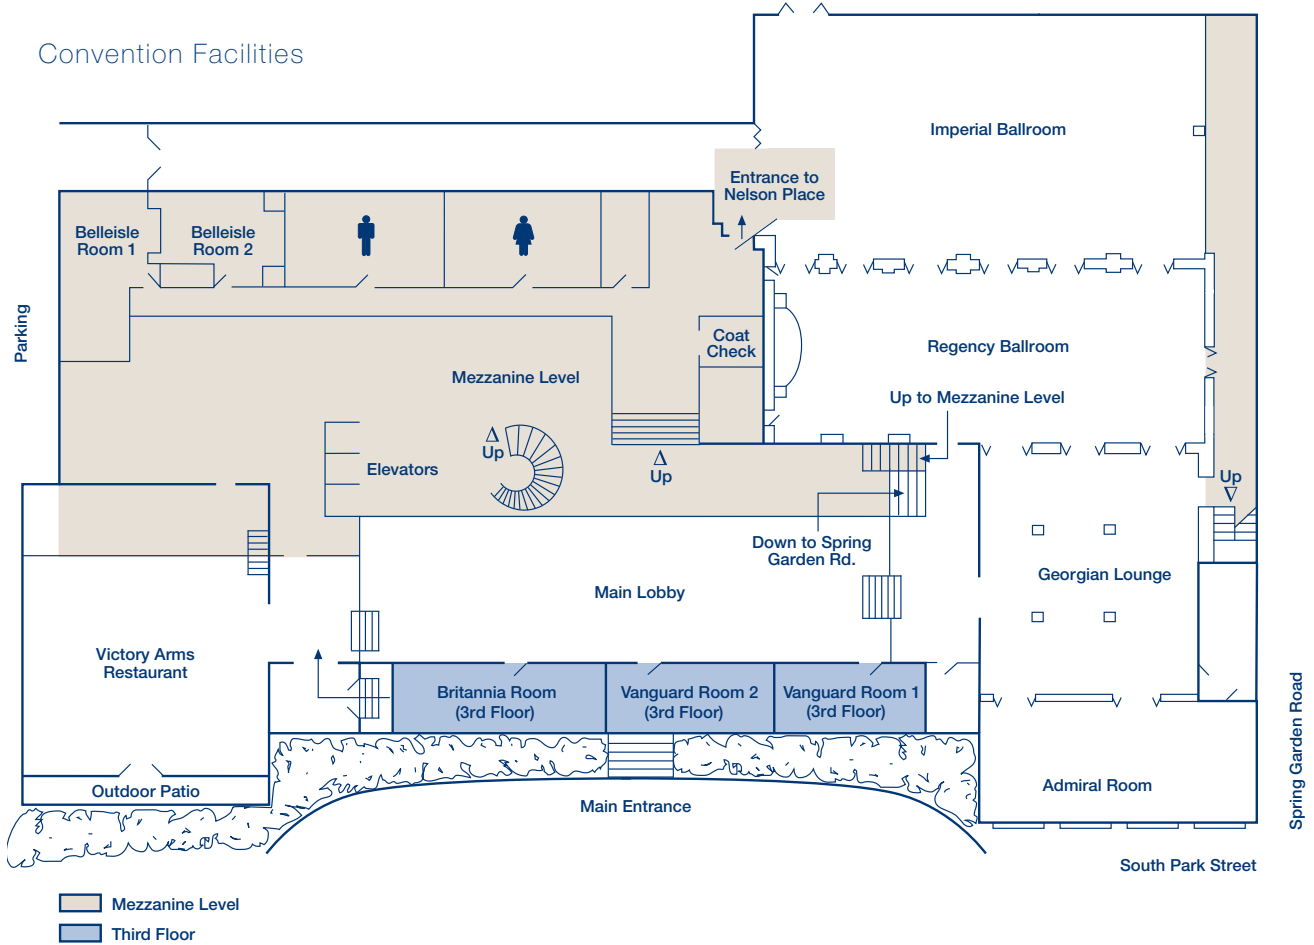

Convention Facilities

Meeting Room Capacity										
Room	Dimensions	Area	Ceiling	Reception	U Shape	Class Room	Theatre Style	Board Room	Hollow Square	Dining Ovals
Imperial Ballroom	91 x 40	3624 sq.ft.	19	500	80	200	450	72	88	360
Regency Ballroom	76 x 35	2688 sq.ft.	14.5	350	68	115	300	60	76	210
Georgian Lounge	54 x 37	1998 sq.ft.	15.5	200	-	-	200	-	-	160
Admiral Room	52 x 22	1144 sq.ft.	14	150	48	65	120	46	52	100
Britannia Room	40 x 15	608 sq.ft.	9	60	20	21	45	30	24	40
Belleisle Room 1	31 x 13	403 sq.ft.	10	40	-	24	35	28	-	30
Belleisle Room 2	20 x 15	300 sq.ft.	10	35	-	-	25	12	-	20
Vanguard Room 1	30 x 15	448 sq.ft.	9	40	15	18	40	22	18	30
Vanguard Room 2	28 x 15	345 sq.ft.	9	30	12	12	30	16	14	20